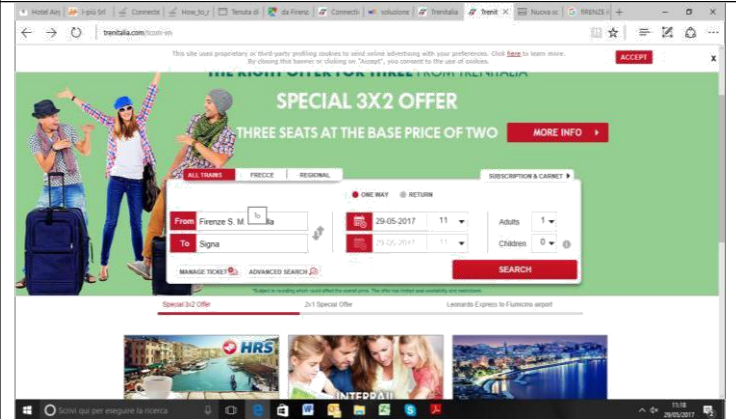

FROM: FLORENCE AIRPORT (FIRENZE PERETOLA):

Taxi from the Florence airport to the Firenze Santa Maria Novella Station (Main Station)

Step 1.

Regional train from **Firenze Santa Maria Novella** to **Signa**

Tickets can be bought on this site, at Trenitalia Ticket offices; Selected Travel Agents and Ticket Vending Machines in Pisa Central station.

Available timetable:

<http://www.trenitalia.com/tcom-en>

Step 2 – to destination

From the **Signa station** to **Artimino** the only solution is to go by car.

Travel time 20 minutes' drive

Distance 8 kilometres

The Hotel Piaggeria reception (Phone number: 0039-055-8751401) can provide a taxi service calling almost an hour before.

Contact Details:

Mr. Cristiano Paggetti

Mobile 0039-329-9358505

Hotel Paggeria Medicea reception

Phone number: 0039-055-8751401