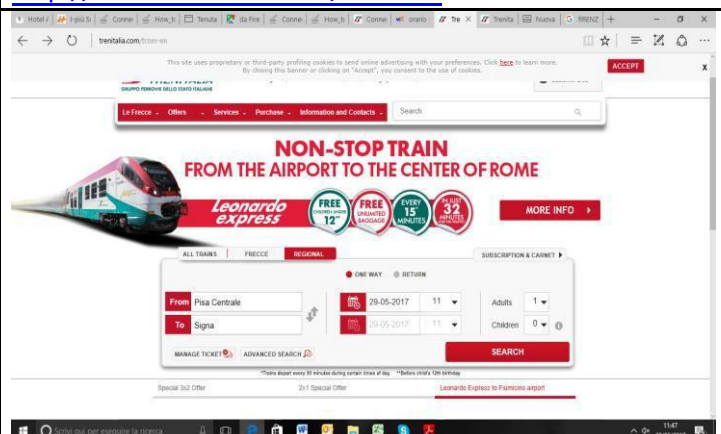

Step 2

Regional train from **Pisa Central Station** to **Signa**

Tickets can be bought on this site, at Trenitalia Ticket offices; Selected Travel Agents and Ticket Vending Machines in Pisa Central station.

Available timetable:

<http://www.trenitalia.com/tcom-en>