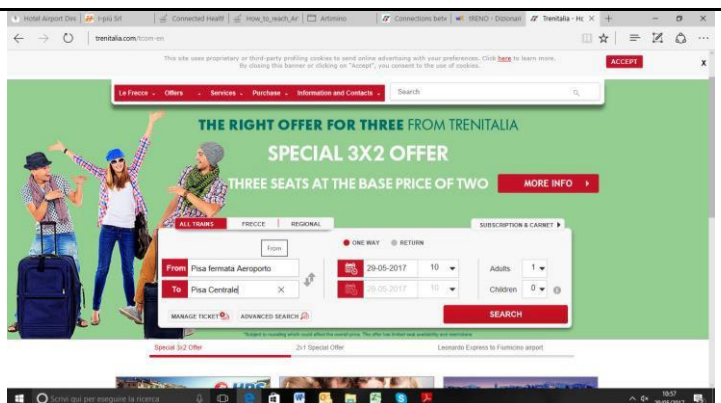

Available timetable:

<http://www.trenitalia.com/tcom-en>

Step 2

Regional train from **Pisa Central Station** to **Signa**

Tickets can be bought on this site, at Trenitalia Ticket offices; Selected Travel Agents and Ticket Vending Machines in Pisa Central station.