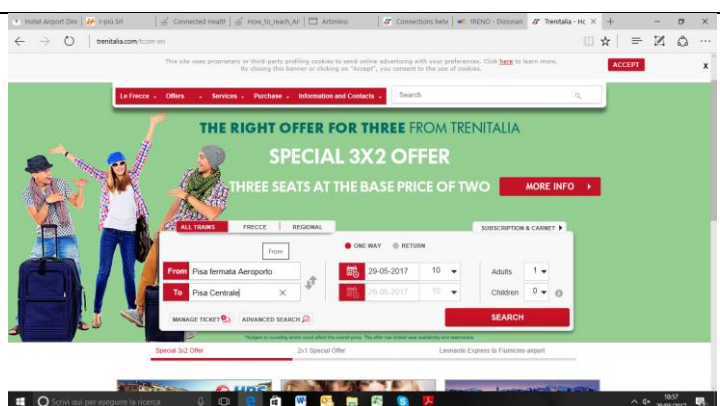

Available timetable:

<http://www.trenitalia.com/tcom-en>

Step 2

Regional train from **Pisa Central Station** to **Signa**

Tickets can be bought on this site, at Trenitalia Ticket offices; Selected Travel Agents and Ticket Vending Machines in Pisa Central station.