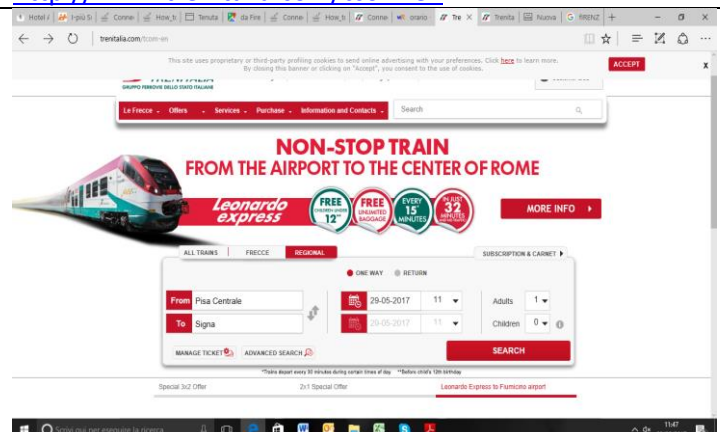

Step 2

Regional train from **Pisa Central Station** to **Signa**

Tickets can be bought on this site, at Trenitalia Ticket offices; Selected Travel Agents and Ticket Vending Machines in Pisa Central station.

Available timetable:

<http://www.trenitalia.com/tcom-en>