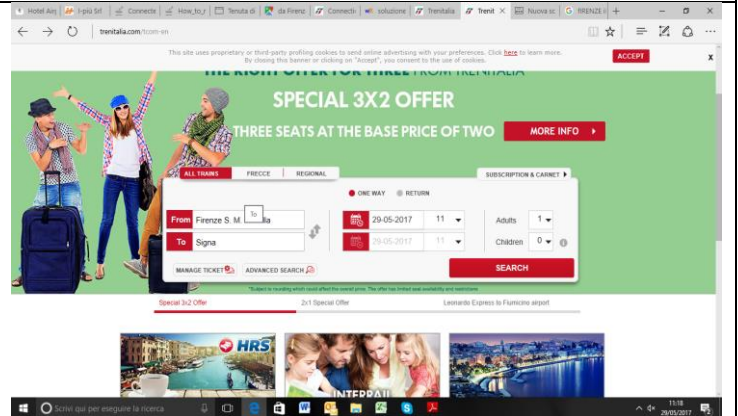

FROM: FLORENCE AIRPORT (FIRENZE PERETOLA):

Taxi from the Florence airport to the Firenze Santa Maria Novella Station (Main Station)

Step 1.

Regional train from **Firenze Santa Maria Novella** to **Signa**

Tickets can be bought on this site, at Trenitalia Ticket offices; Selected Travel Agents and Ticket Vending Machines in Pisa Central station.

Available timetable:

<http://www.trenitalia.com/tcom-en>

Step 2 – to destination

From the **Signa station** to **Artimino** the only solution is to go by car.

Travel time 20 minutes' drive

Distance 8 kilometres

The Hotel Piaggeria reception (Phone number: 0039-055-8751401) can provide a taxi service calling almost an hour before.

Contact Details:

Mr. Cristiano Paggetti

Mobile 0039-329-9358505

Mrs. Francesca Abiuso

Mobile 0039-393-9868951

Hotel Piaggeria Medicea reception

Phone number: 0039-055-8751401